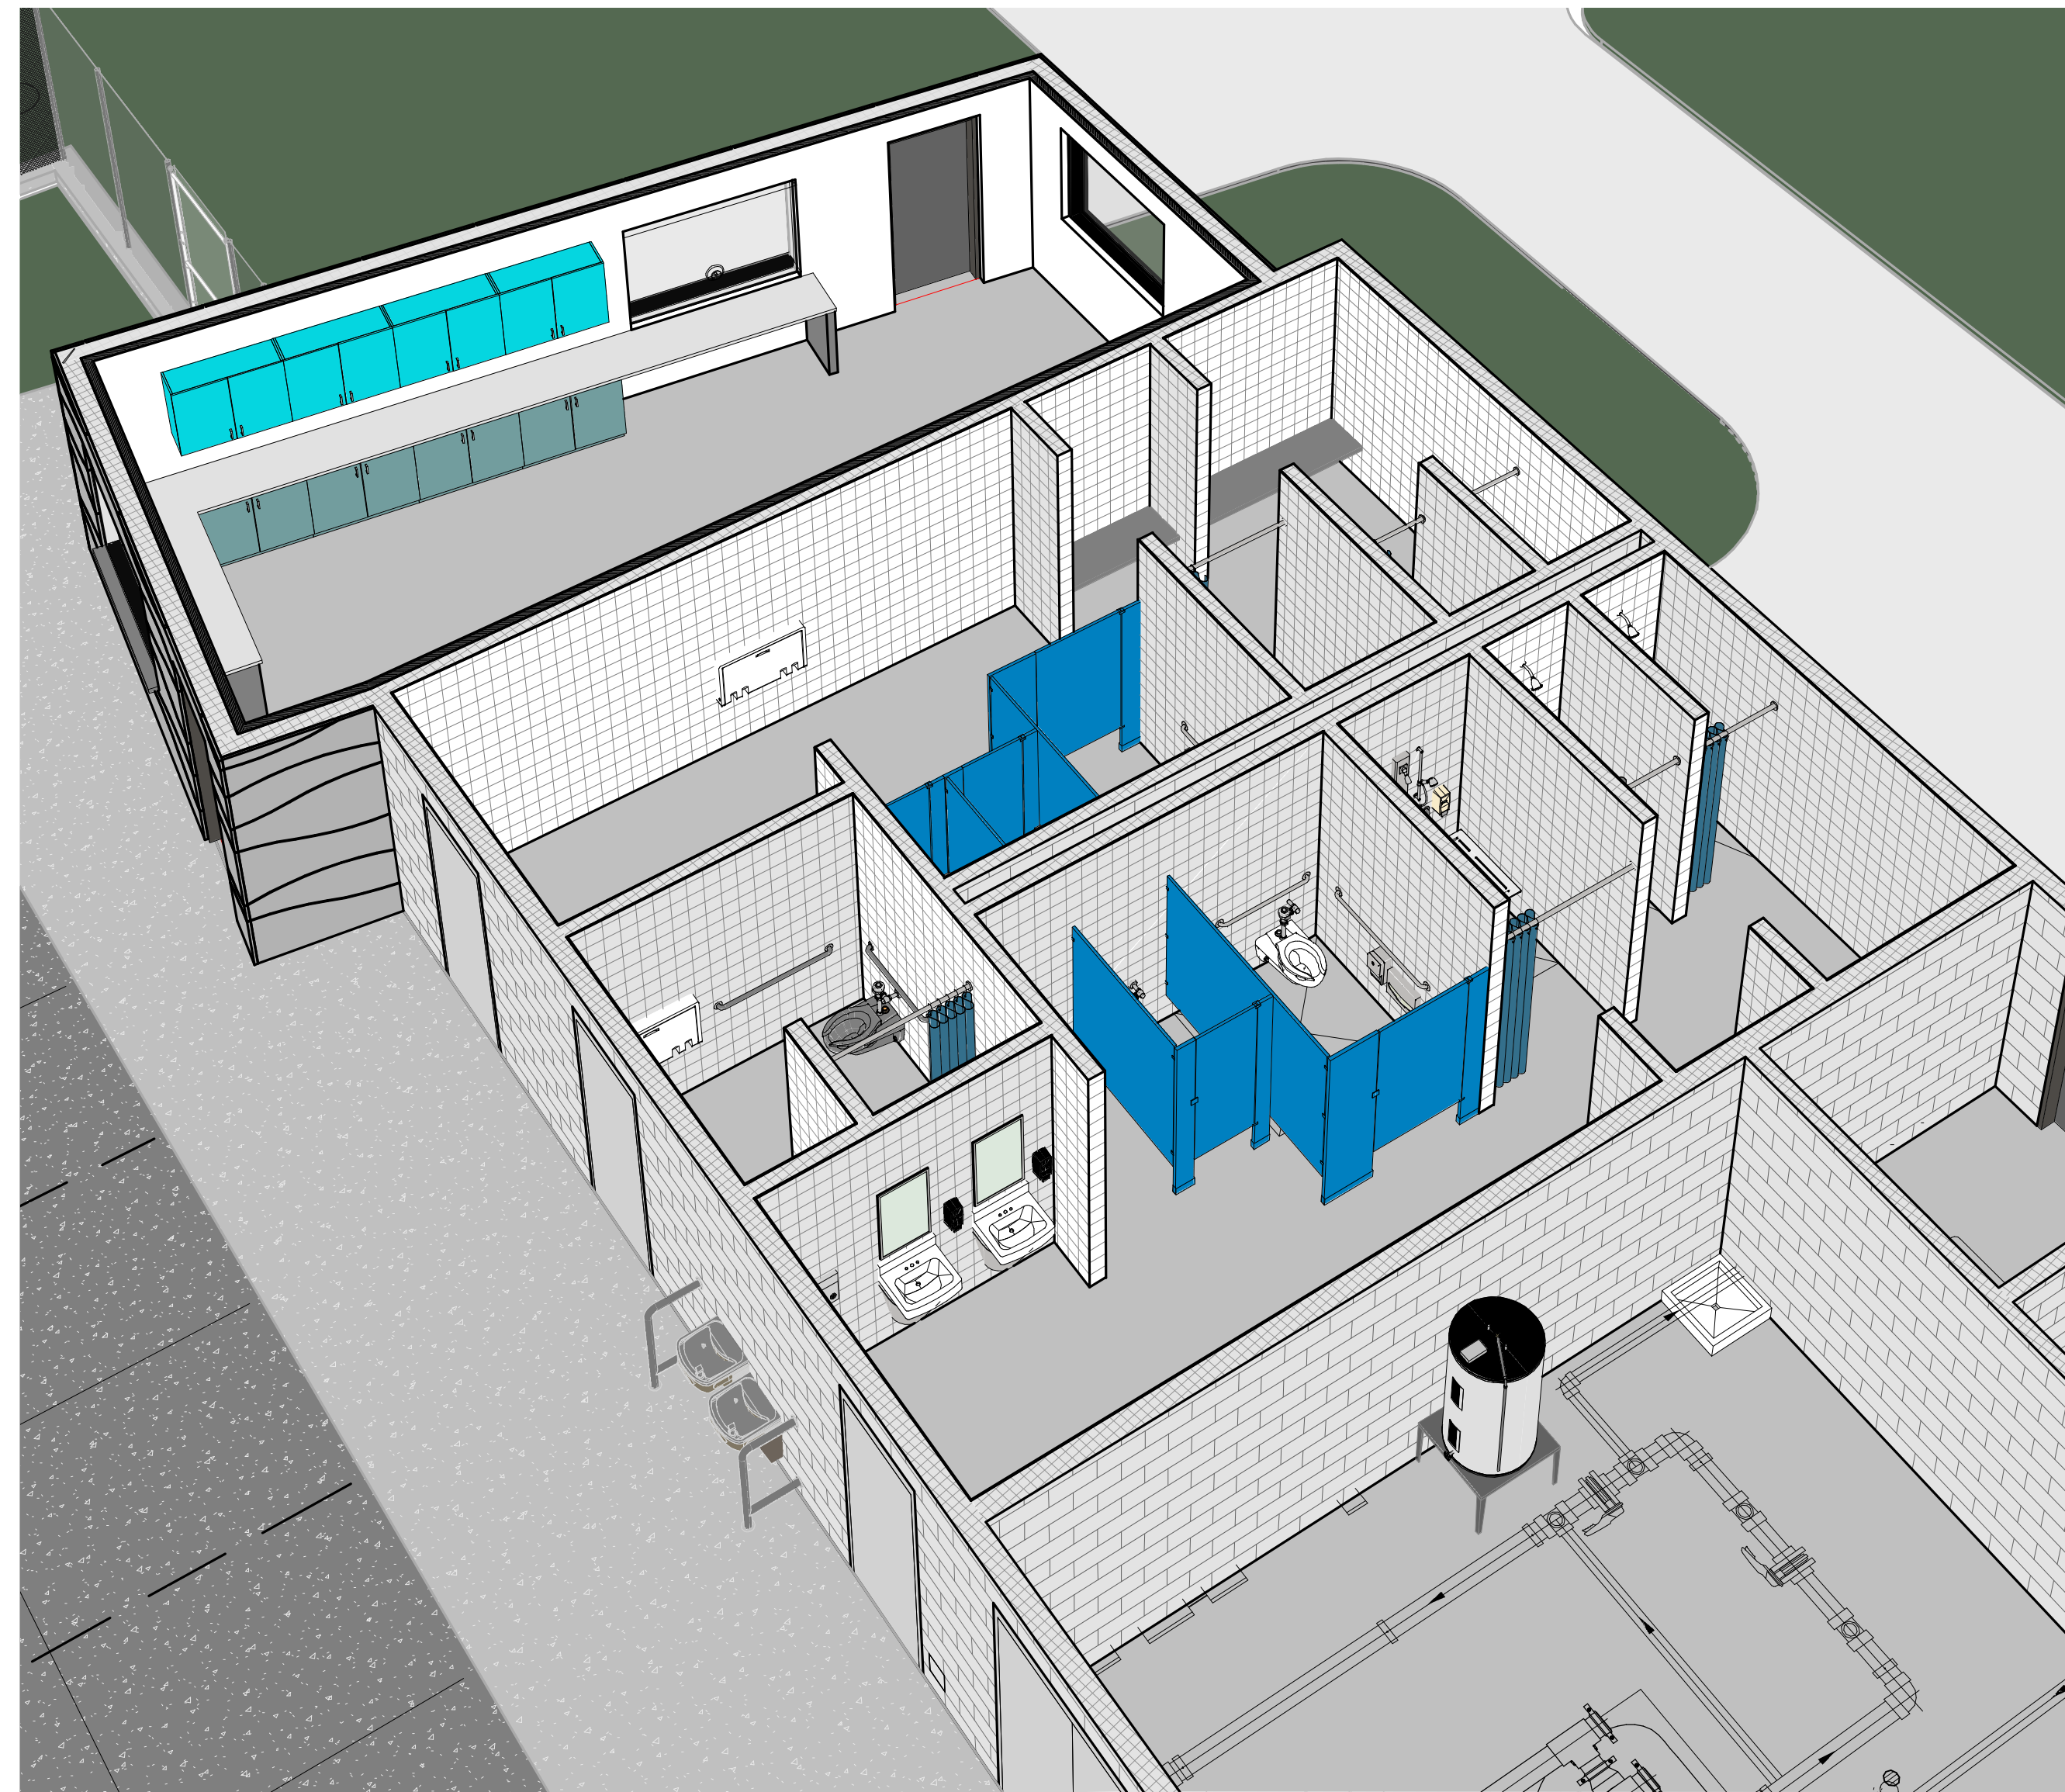

PORCELAIN FIXTURES

PARTITIONS

1. PORCELAIN LAVATORY
AMERICAN STANDARD
0436.004 MISSOURI

2. PORCELAIN URINAL
AMERICAN STANDARD
6550.001 ALLBROOK

3. PORCELAIN WATER CLOSET
AMERICAN STANDARD
3351.128 APWALL MILLENNIUM

4. FLOOR MOUNTED PHENOLIC PARTITIONS
GENREAL PARTITIONS BRITTANY BLUE
D321-60

5. VINYL SHOWER CURTAIN
R4R TEXTILE PEBBLE BLUE
M6B23T3212

CASEWORK AND PAINT

6. SOLID SURFACE COUNTER TOP
GORIAN EVEREST
F0044