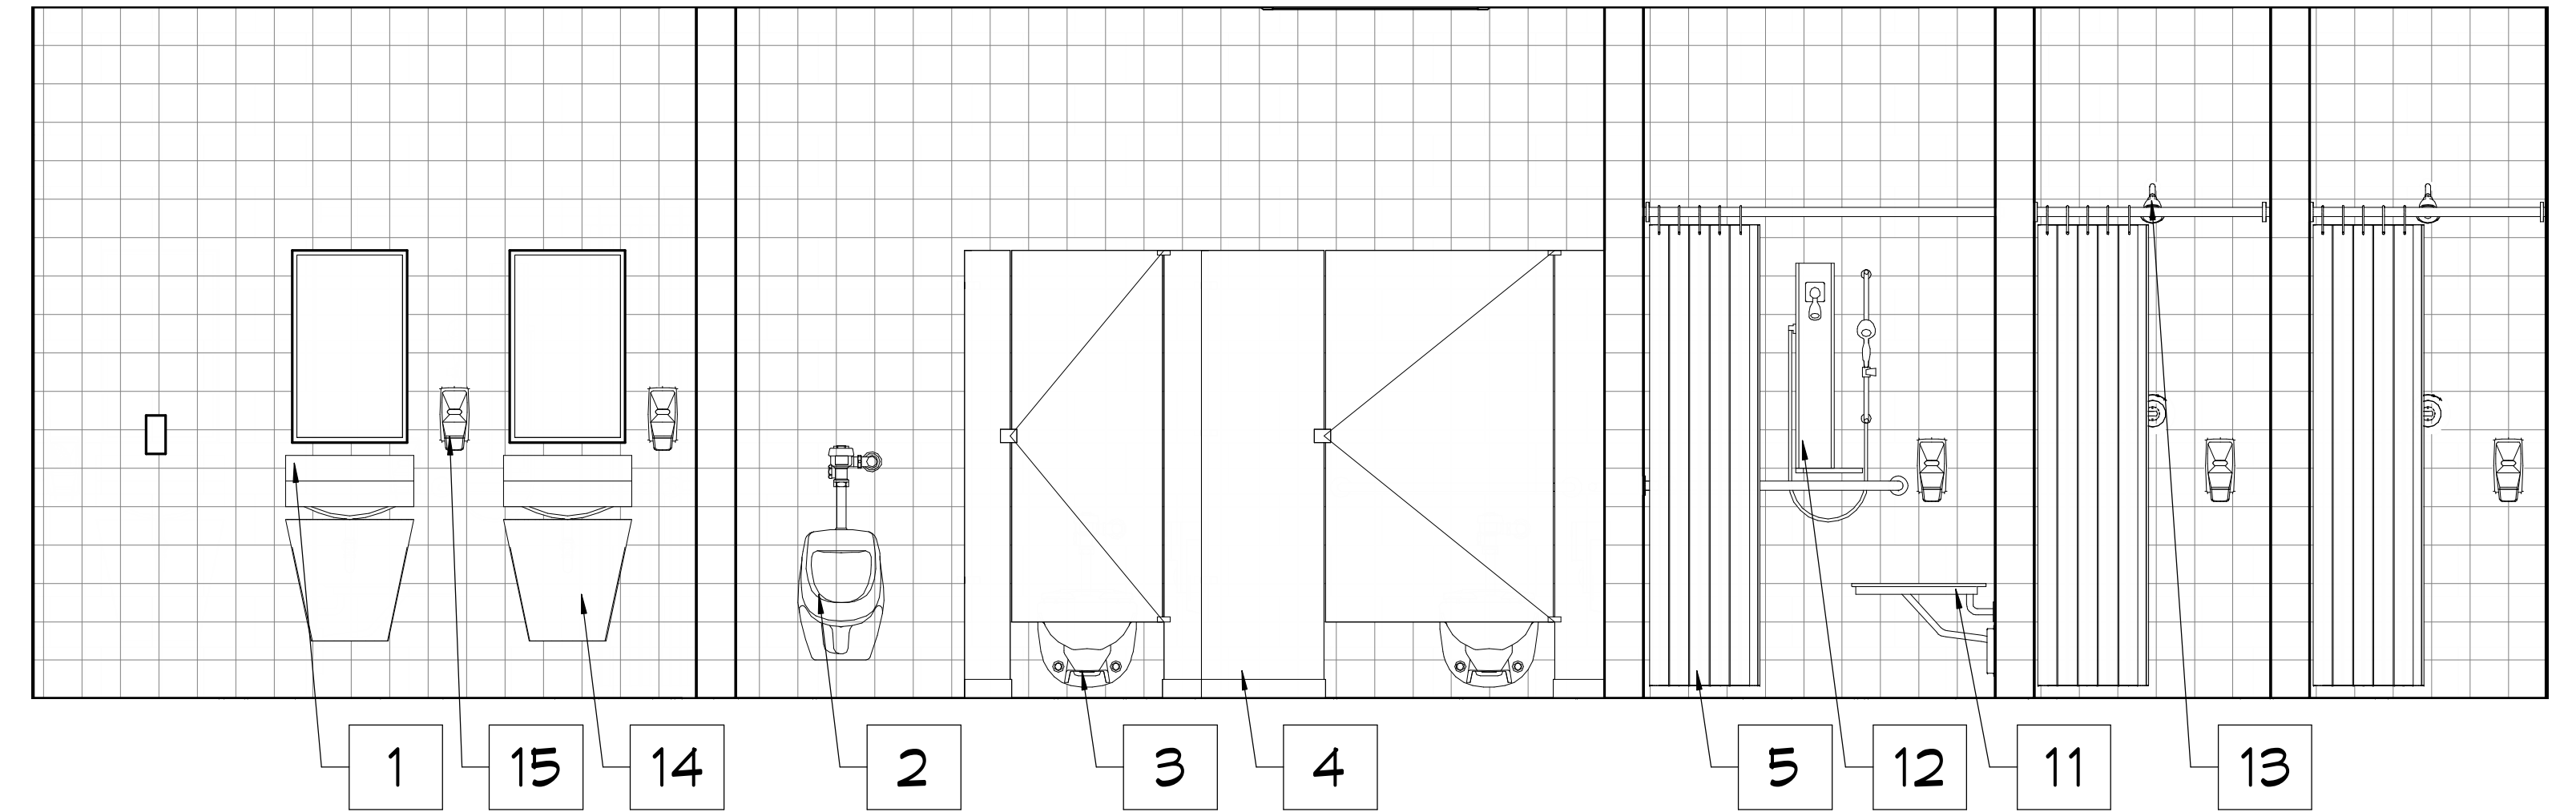

PORCELAIN FIXTURES

PARTITIONS

1. PORCELAIN LAVATORY
AMERICAN STANDARD
0436.004 MISSOURI

2. PORCELAIN URINAL
AMERICAN STANDARD
6550.001 ALLBROOK

3. PORCELAIN WATER CLOSET
AMERICAN STANDARD
3351.128 APWALL MILLENNIUM