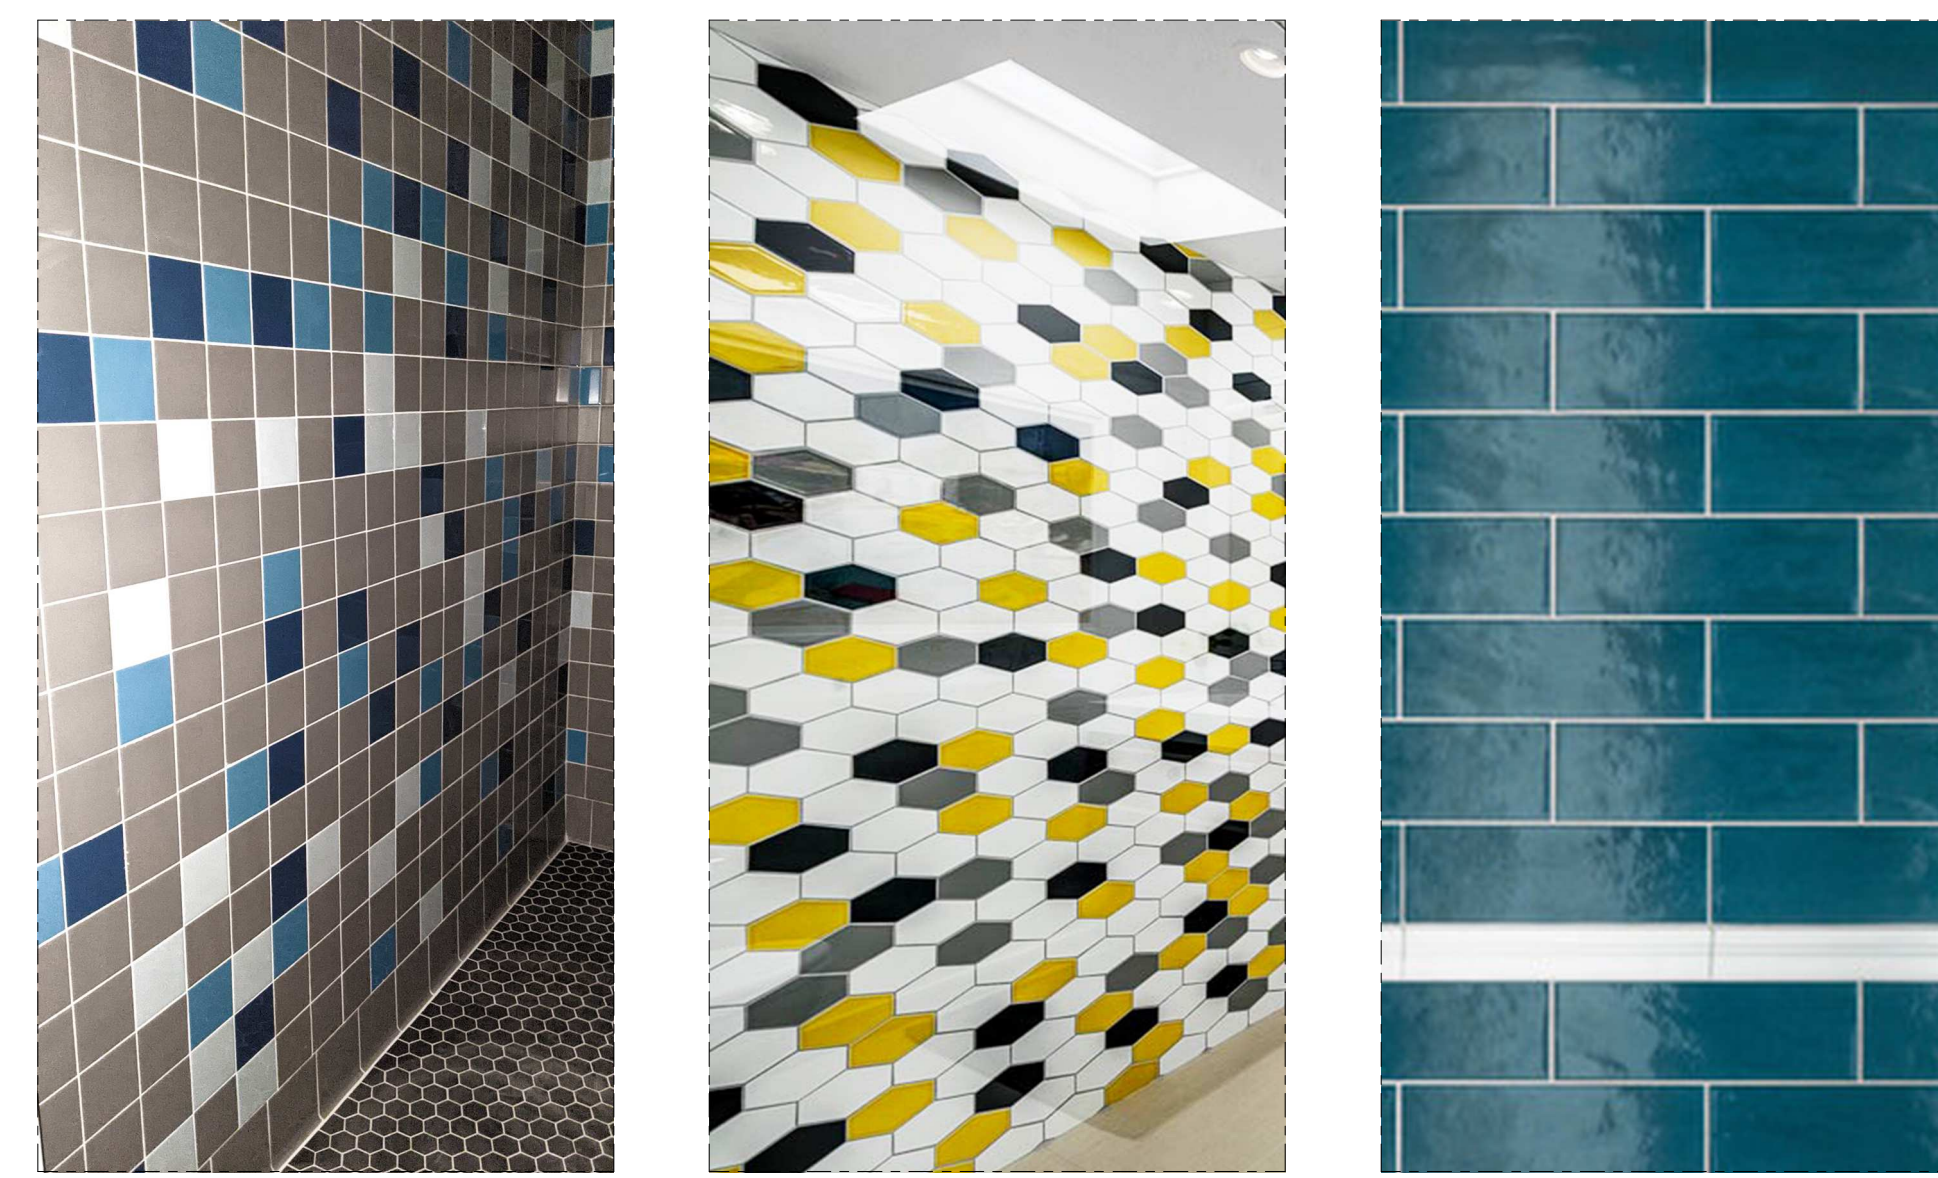

EXAMPLE TILE PATTERNS