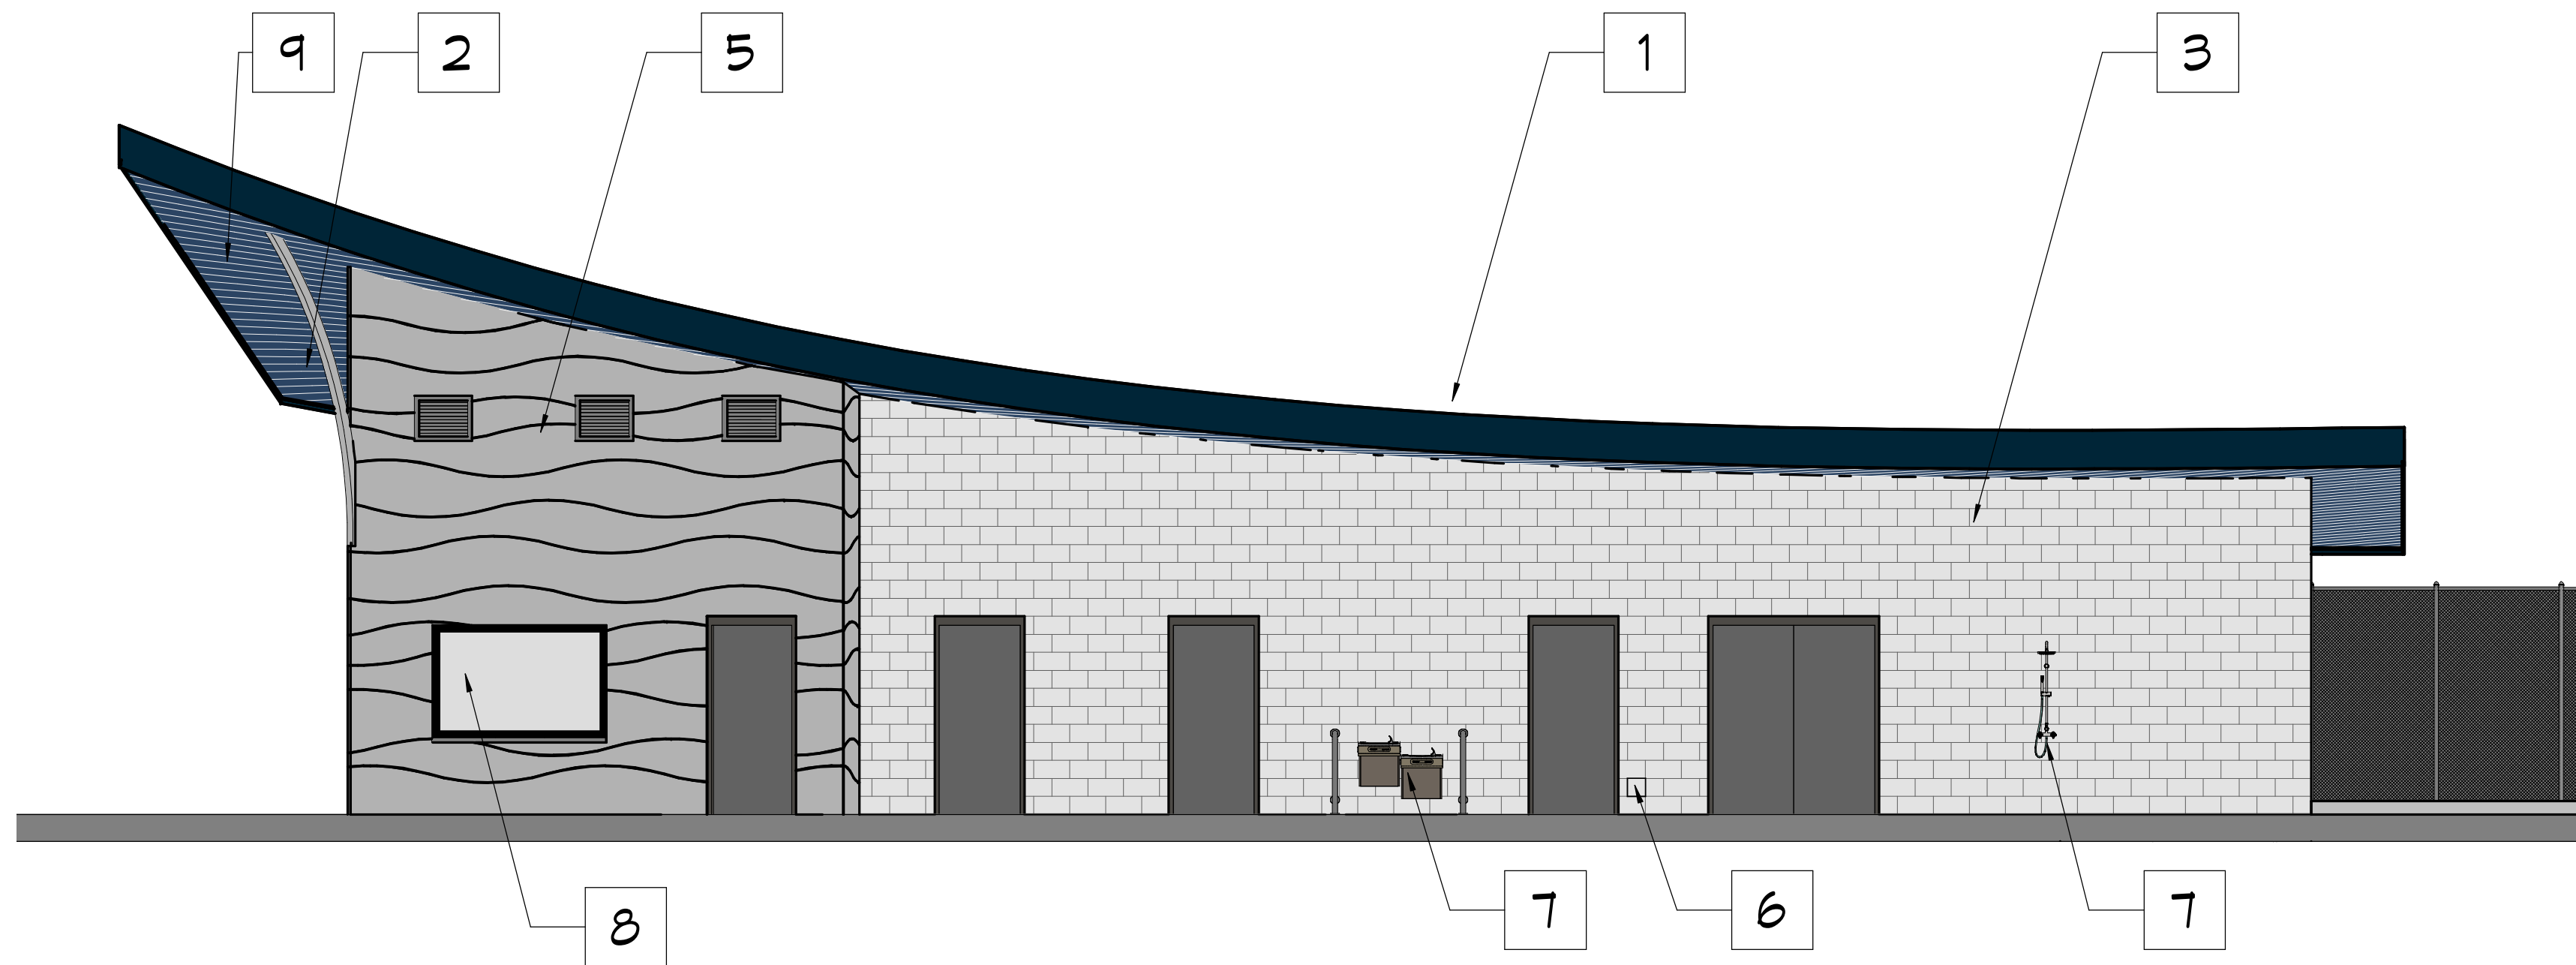

MATERIAL LEGEND

1. PREFINISHED AEP SPAN TAHOE BLUE STANDING SEAM
2. PREFINISHED AEP SPAN TAHOE BLUE SOFFIT PANEL
3. BASALITE 205 CMU FIELD COLOR/TEXTURE
4. BASALITE 489 CMU ACCENT COLOR/TEXTURE
5. FIBER CEMENT SIDING PANELS
6. ANODIZED ALUMINUM
7. NO.1 FINISH STAINLESS STEEL
8. SOLAR GRAY GLAZING
9. POWDER COATED STEEL COLUMN & BRACKET