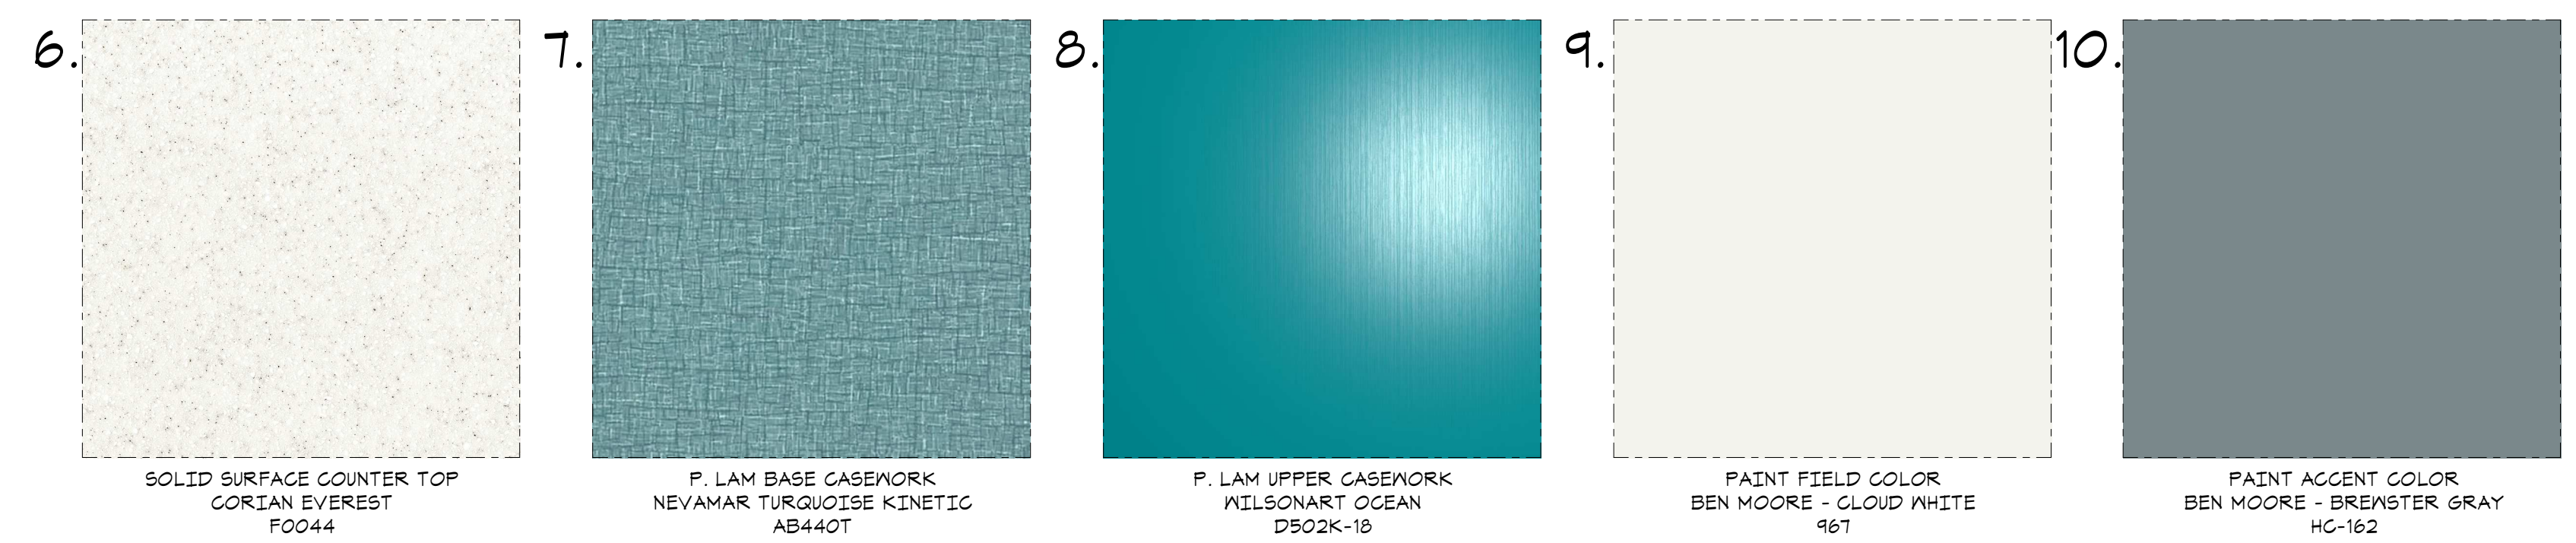

1. PORCELAIN LAVATORY
AMERICAN STANDARD
0436.004 MISSOURI

2. PORCELAIN URINAL
AMERICAN STANDARD
6550.001 ALLBROOK

3. PORCELAIN WATER CLOSET
AMERICAN STANDARD
3351.128 APWALL MILLENNIUM

4. FLOOR MOUNTED PHENOLIC PARTITIONS
GENREAL PARTITIONS BRITTANY BLUE
D321-60

5. VINYL SHOWER CURTAIN
R4R TEXTILE PEBBLE BLUE
M6B23T3212

CASEWORK AND PAINT

6. SOLID SURFACE COUNTER TOP
GORIAN EVEREST
F0044

7. P. LAM BASE CASEWORK
NEVAMAR TURQUOISE KINETIC
AB440T

8. P. LAM UPPER CASEWORK
KILSONART OCEAN
DS02K-18

9. PAINT FIELD COLOR
BEN MOORE - CLOUD WHITE
96T

10. PAINT ACCENT COLOR
BEN MOORE - BREWSTER GRAY
HC-162