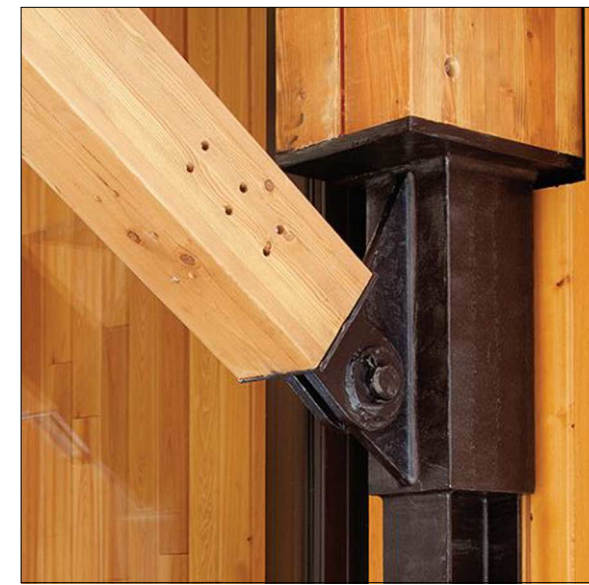

9.

MATERIAL LEGEND

- 1. PREFINISHED AEP SPAN TAHOE BLUE STANDING SEAM
- 2. PREFINISHED AEP SPAN TAHOE BLUE SOFFIT PANEL
- 3. BASALITE 205 CMU FIELD COLOR/TEXTURE
- 4. BASALITE 489 CMU ACCENT COLOR/TEXTURE
- 5. FIBER CEMENT SIDING PANELS
- 6. ANODIZED ALUMINUM
- 7. NO.1 FINISH STAINLESS STEEL
- 8. SOLAR GRAY GLAZING
- 9. POWDER COATED STEEL COLUMN & BRACKET